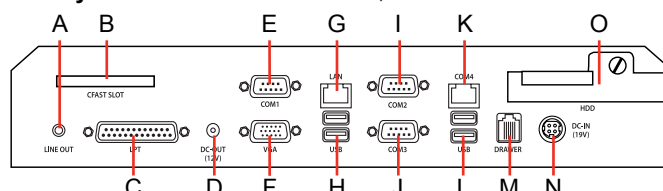

All product and company names are trademarks, service marks or registered trademarks of their respective owners. All features and specifications are subject to change without notice.

© 2015, Printed in U.S.A.

Lit-253

SAM4S